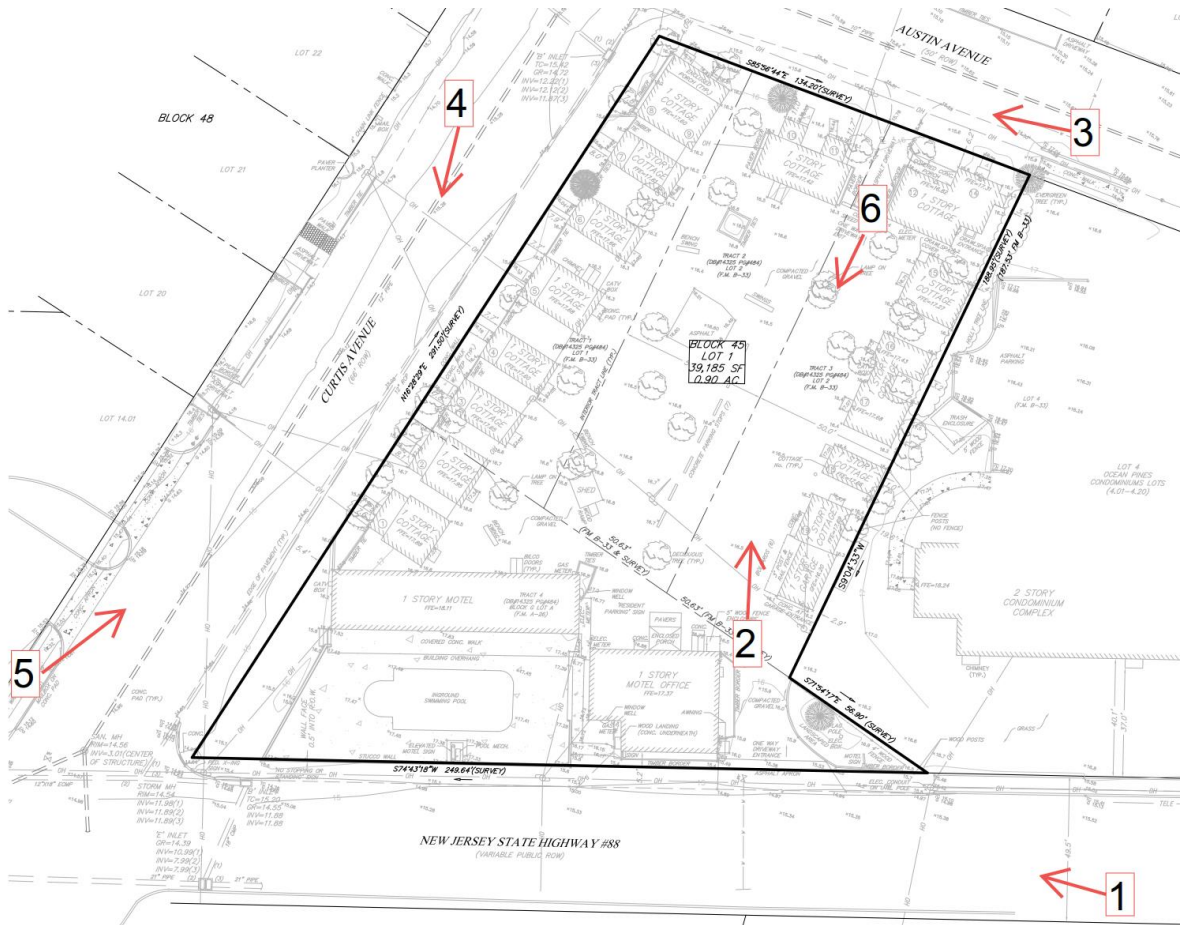

Site Photograph Exhibit

4/17/2020

CGC-201

Prepared By: Matthew Robinson, P.E.

Location: Lot 1, Block 45 Point Pleasant, NJ

Key Map:

Site Photographs:

Photograph # 1

Photograph # 2

Photograph # 3

Photograph # 4

Photograph # 5

Photograph # 6